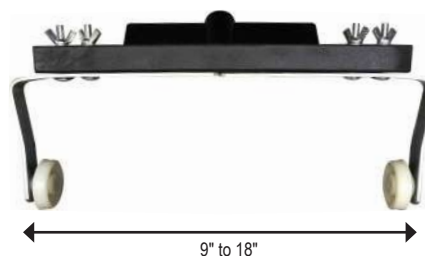

Adjustable Roller Frames

- Fast, easy set-up and adjustment
- Fits all threaded extension poles

MFR #	Qty/Box	Size	Control #
1800	12	Adjusts 9" to 18"	5150401
1800-cap	60	End Caps	5150402