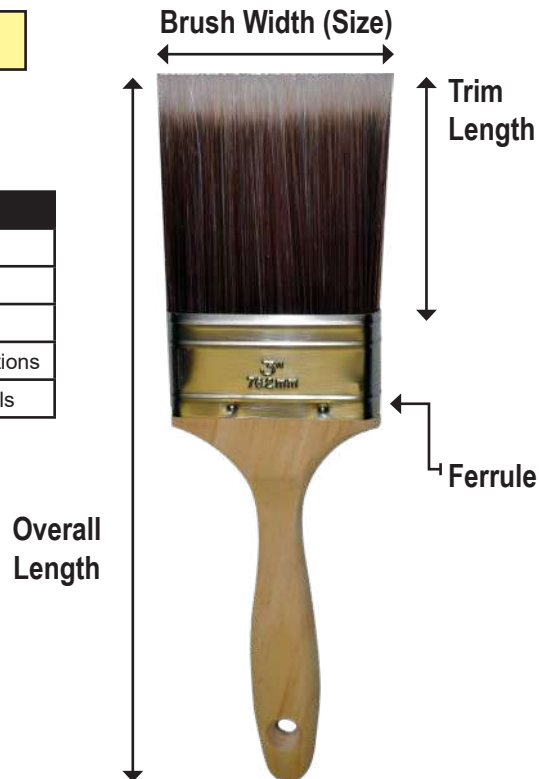

Paint Markers

Liquid Paint.....33
 Felt Tip Markers.....34
 Solid Paint.....34

Paint Clean-Up & Disposal

Hand Soaps & Dispensers.....35-36
 Contractor Bags.....36
 Oily Waste Cans.....36

Paint Brushes

China Bristle

Technical Information

Paint Brush Product Usage Guide

Bristle Type	Recommended Use
Natural China	Oil-based paints • Varnishes • Stains • Enamels
Polyester	All paints • All coatings
Nylon/Poly Blend	All paints • All coatings • Interior & exterior applications
Nylon	Water based paints • All coatings • Interior & exterior applications
Foam	Oil-based paints • Latex paints • Varnishes • Stains • Enamels

Natural (China) Bristle

China bristle brushes are for use with oil-based paints, varnishes, stains and enamels. They have consistent quality, natural fibers for maximum paint "pick-up" versus synthetics. Imported directly from Indonesia.